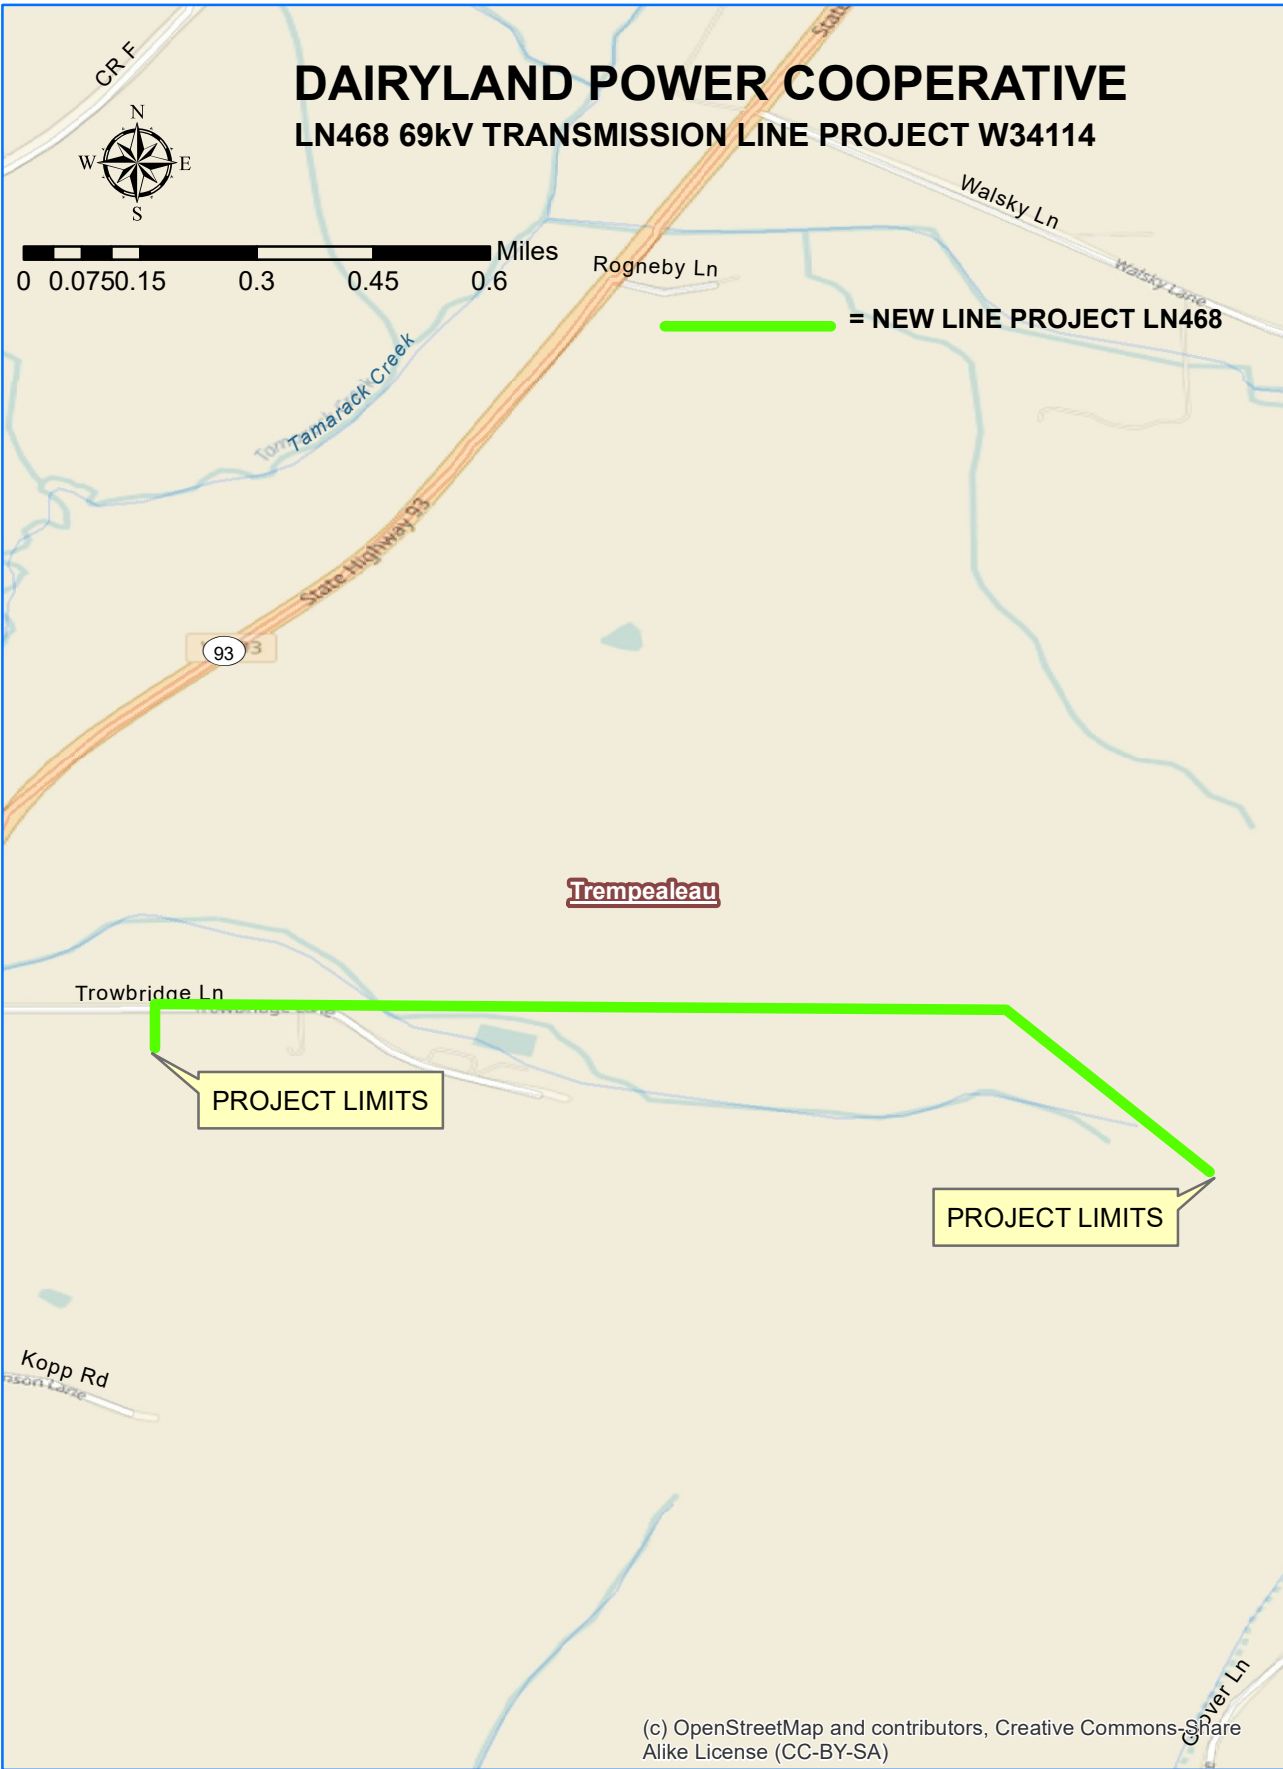

DAIRYLAND POWER COOPERATIVE LN468 69kV TRANSMISSION LINE PROJECT W34114

 = NEW LINE PROJECT LN468

PROJECT LIMITS

PROJECT LIMITS